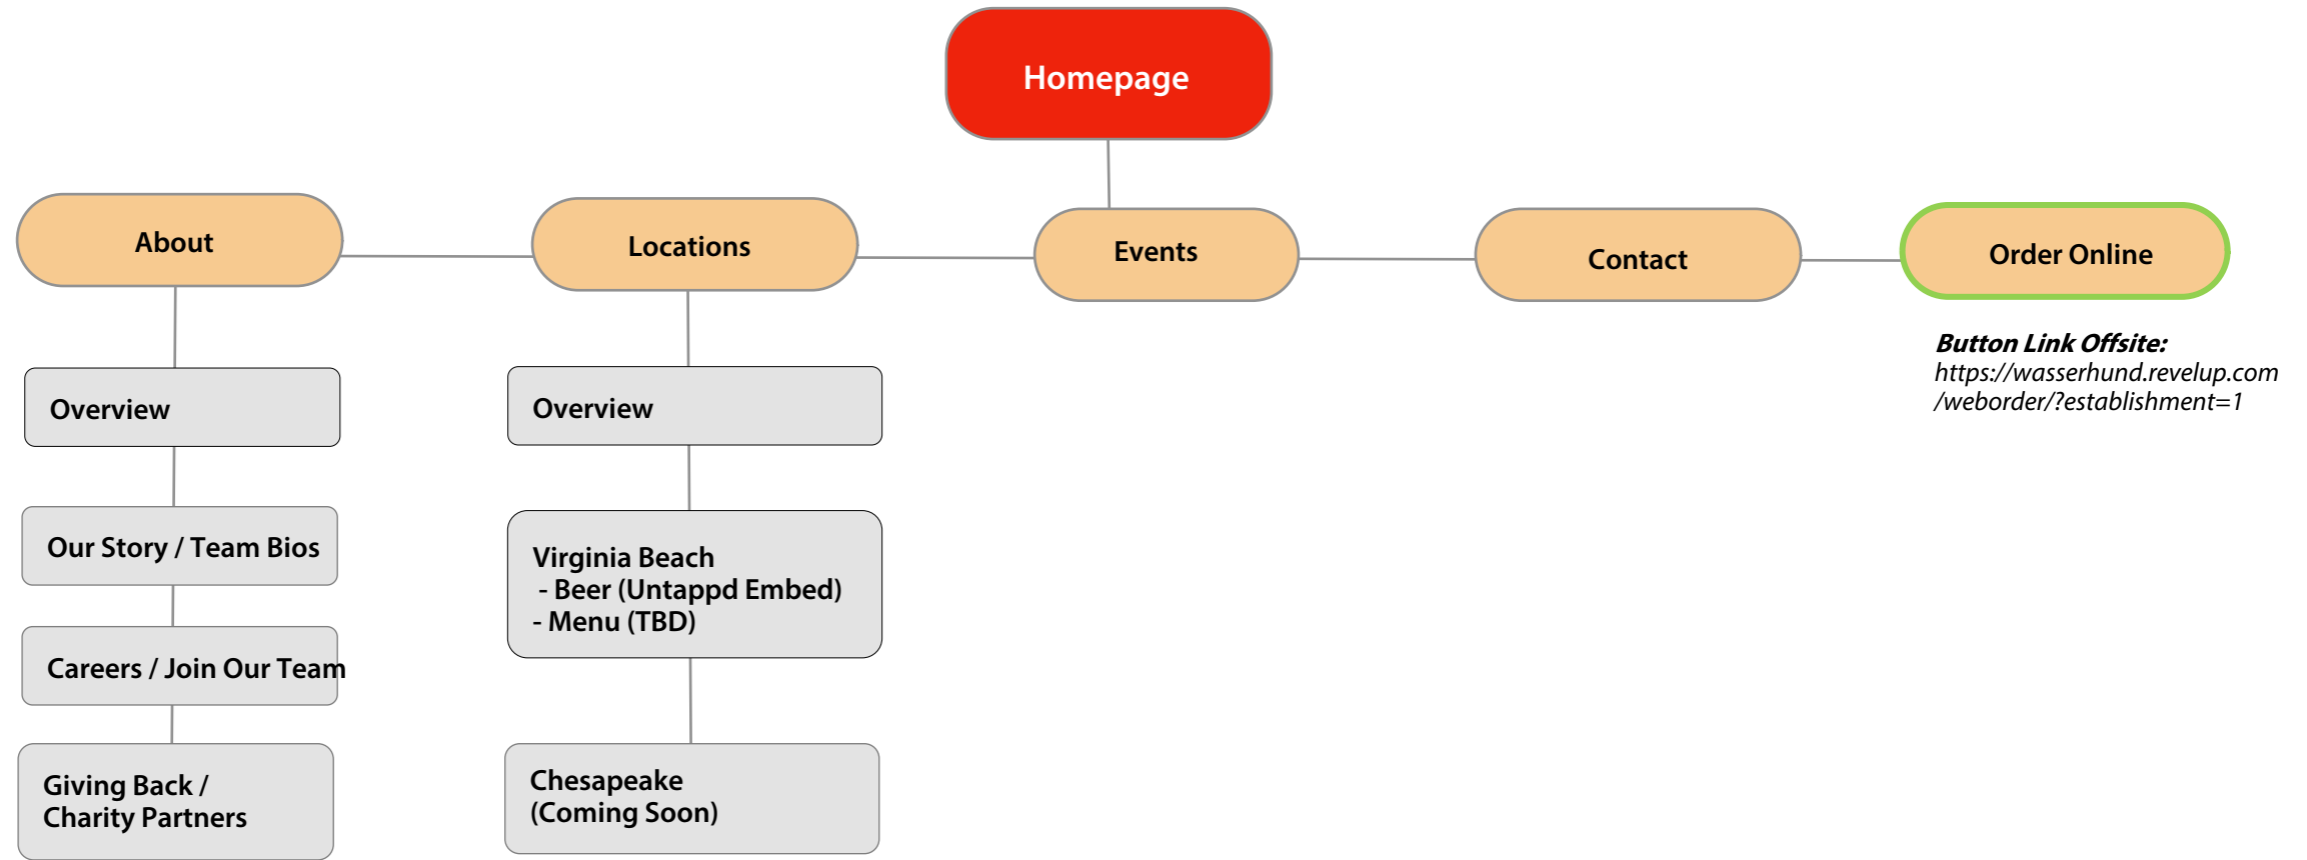

SITE MAP

Wasserhund Brewing Co.

Primary Navigation

Header Notes

- Logo
- Main Navigation
- Order Online Button

Footer Notes

- Contact Info (both Locations)
- Social Links
- Copyright
- Terms of Service
- Privacy Policy

Other Notes

- Incorporate RevelUp link (Order Online button)
- Embedded Untappd beer listing on each Locations page
- Potential WooCommerce integration for Merch (Phase 2?)

KEY:

First Tier

Green outline denotes button that will lead off-site

Second Tier